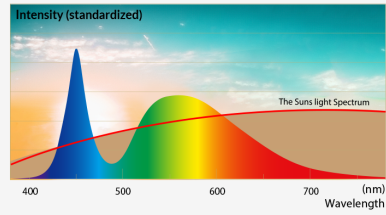

ADDRESS
RAY LIGHTING, UNIT 15, ROCKHAVEN, METZ WAY, GLOUCESTER, GL1 1AJ, UNITED KINGDOM

CONTACT
TEL: 03452962753
EMAIL: INFO@RAY.LIGHTING

DIMENSIONS

SPECTRAL COMPARISON

Ordinary LED (B+YR)

Full Spectrum Violet Chip Technology