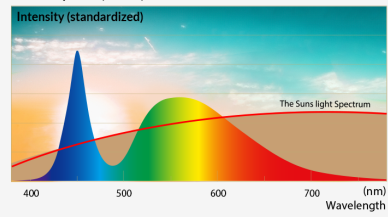

ADDRESS
RAY LIGHTING, UNIT 15, ROCKHAVEN, METZ WAY, GLOUCESTER, GL1 1AJ, UNITED KINGDOM

CONTACT
TEL: 03452962753
EMAIL: INFO@RAY.LIGHTING

DIMENSIONS

SPECTRAL COMPARISON

Ordinary LED (B+YR)

Full Spectrum Violet Chip Technology