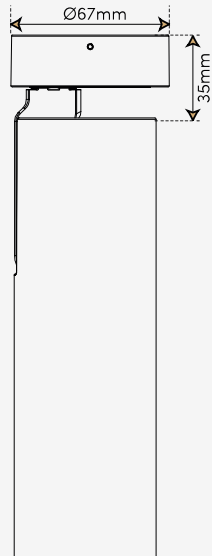

DIMENSIONS