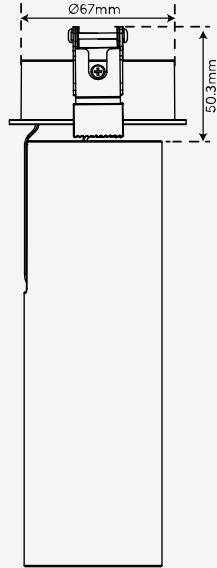

SPECIFICATIONS

CRI / 98 CRI

Colour Temp / 2700, 3000, 3500 CCT

Power / DC36V/470mA

Rated Power / 19.5W

Control Detail / Mains Dim to 1% trailing edge

Warranty / 5 year warranty

Accessories Louvre, Baffle, bezel, colour options available

ADDRESS
RAY LIGHTING, UNIT 15, ROCKHAVEN, METZ WAY, GLOUCESTER, GL1 1AJ, UNITED KINGDOM

CONTACT
TEL: 03452962753
EMAIL: INFO@RAY.LIGHTING

DIMENSIONS

SPECTRAL COMPARISON

Ordinary LED (B+YR)

Full Spectrum Violet Chip Technology