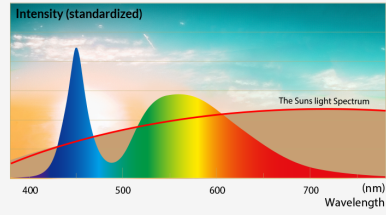

ADDRESS
RAY LIGHTING, UNIT 15, ROCKHAVEN, METZ WAY, GLOUCESTER, GL1 1AJ, UNITED KINGDOM

CONTACT
TEL: 03452962753
EMAIL: INFO@RAY.LIGHTING

DIMENSIONS

SPECTRAL COMPARISON

Ordinary LED (B+YR)

Full Spectrum Violet Chip Technology