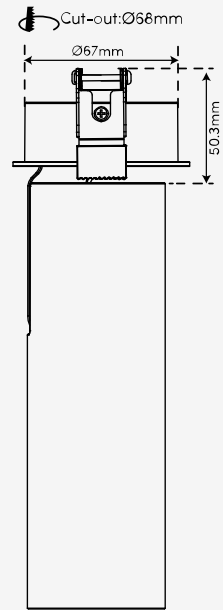

## SPECIFICATIONS

**CRI / 97+ CRI**

**Colour Temp / 2700, 3000, 3500 CCT**

**Rated Power / 19.5W**

**Input Current / DC36V/470mA**

**Control Detail / Mains Dim to 1% trailing edge**

**Warranty / 5 year warranty**

## DIMENSIONS