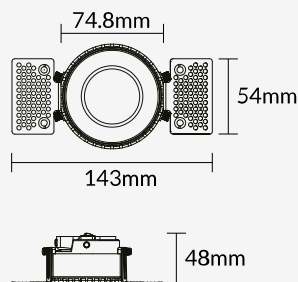

natural healthy light

SPECIFICATIONS

RAY Residence; Halo Plaster-in Tilt with interchangeable housing & rotolock position fixing.

Part of our **Residence** range, the **Halo Plaster in Housing (Tilt)** is the perfect way to fit a recessed light fitting, before plastering is completed. The black **'wings'** can have their depth altered, so that you can choose how recessed you want the light to appear. The bezel on our Halo products provide a slightly curved edge for the distribution of light, giving a more **'contemporary'** feel to the space. All Residence products are interchangeable with rotolock position fixing.

DIMENSIONS

Cutout \varnothing 78mm

ADDRESS
RAY LIGHTING, UNIT 15, ROCKHAVEN, METZ WAY, GLOUCESTER, GL1 1AJ, UNITED KINGDOM

CONTACT
TEL: 03452962753
EMAIL: INFO@RAY.LIGHTING