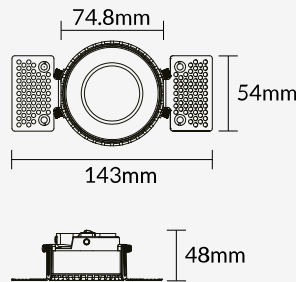

natural healthy light

SPECIFICATIONS

RAY Residence; Halo Plaster-in Fixed with interchangeable housing & rotolock position fixing.

Part of our **Residence** range, the **Halo Plaster in Housing (Fixed)** is the perfect way to fit a recessed light fitting, before plastering is completed. The black '**wings**' can have their depth altered, so that you can choose how recessed you want the light to appear. The bezel on our Halo products provide a slightly curved edge for the distribution of light, giving a more '**contemporary**' feel to the space. All Residence products are interchangeable with rotolock position fixing.

DIMENSIONS

Cutout Ø78mm

ADDRESS
RAY LIGHTING, UNIT 15, ROCKHAVEN, METZ WAY, GLOUCESTER, GL1 1AJ, UNITED KINGDOM

CONTACT
TEL: 03452962753
EMAIL: INFO@RAY.LIGHTING