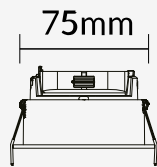

natural healthy light

SPECIFICATIONS

RAY Residence; Fixed Recessed Flow with interchangeable housing & rotolock position fixing.

Part of our **Residence** range, the **Flow Recessed Housing (Fixed)** is the perfect way to fit a recessed light fitting once plastering is completed. The bezel on our Flow products provide a straight, cutting edge distribution of light, giving a '**modern**' feel to the space. All Residence products are interchangeable with rotolock position fixing.

DIMENSIONS

48mm

Cutout \varnothing 75mm

ADDRESS
RAY LIGHTING, UNIT 15, ROCKHAVEN, METZ WAY, GLOUCESTER, GL1 1AJ, UNITED KINGDOM

CONTACT
TEL: 03452962753
EMAIL: INFO@RAY.LIGHTING