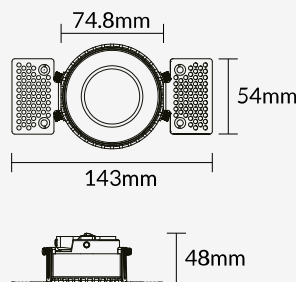

## SPECIFICATIONS

RAY Residence; Fixed Flow with interchangeable housing & rotolock position fixing.

Part of our **Residence** range, the **Flow Plaster in Housing (Fixed)** is the perfect way to fit a recessed light fitting, before plastering is completed. The black '**wings**' can have their depth altered, so that you can choose how recessed you want the light to appear. The bezel on our Flow products provide a straight, cutting edge distribution of light, giving a '**modern**' feel to the space. All Residence products are interchangeable with rotolock position fixing.

## DIMENSIONS

Cutout  $\varnothing$ 78mm

ADDRESS  
RAY LIGHTING, UNIT 15, ROCKHAVEN, METZ WAY, GLOUCESTER, GL1 1AJ, UNITED KINGDOM

CONTACT  
TEL: 03452962753  
EMAIL: INFO@RAY.LIGHTING