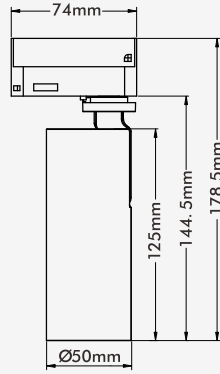

DIMENSIONS