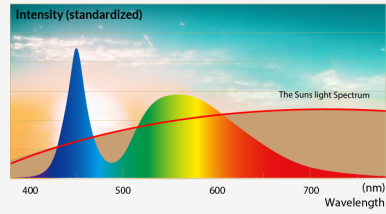

SPECIFICATIONS

CRI / 97+ CRI

Colour Temp / 2700, 3000, 3500 CCT

Power / 240v DC 10W

Control Detail / Mains Dim to 1% trailing edge

Lumens / 750 lumens

Warranty / 5 year warranty

Accessories Louvre, Baffle, bezel, colour options available

ADDRESS
RAY LIGHTING, UNIT 15, ROCKHAVEN, METZ WAY, GLOUCESTER, GL1 1AJ, UNITED KINGDOM

CONTACT
TEL: 03452962753
EMAIL: INFO@RAY.LIGHTING

DIMENSIONS

SPECTRAL COMPARISON

Ordinary LED (B+YR)

Full Spectrum Natures Blue Technology