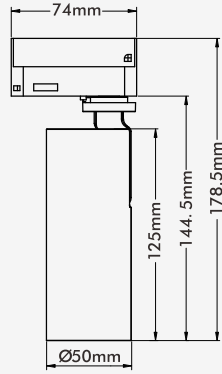

## SPECIFICATIONS

**CRI / 97+ CRI**

**Colour Temp / 2700, 3000, 3500 CCT**

**Power / 240v DC 10W**

**Control Detail / Mains Dim to 1% trailing edge**

**Lumens / 750 lumens**

**Warranty / 5 year warranty**

**Accessories** Louvre, Baffle, bezel, colour options available

## DIMENSIONS