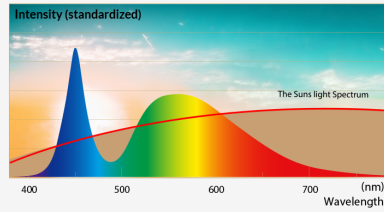

SPECIFICATIONS

CRI / 97+ CRI

Colour Temp / 2700, 3000, 3500 CCT

Power / 240v DC 10W

Control Detail / Mains Dim to 1% trailing edge

Lumens / 550 – 660 lumens

Warranty / 5 year warranty

Accessories Louvre, Baffle, bezel, colour options available

ADDRESS
RAY LIGHTING, UNIT 15, ROCKHAVEN, METZ WAY, GLOUCESTER, GL1 1AJ, UNITED KINGDOM

CONTACT
TEL: 03452962753
EMAIL: INFO@RAY.LIGHTING

DIMENSIONS

SPECTRAL COMPARISON

Ordinary LED (B+YR)

Full Spectrum Natures Blue Technology