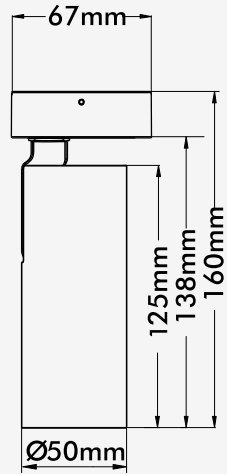

SPECIFICATIONS

CRI / 97+ CRI

Colour Temp / 2700, 3000, 3500 CCT

Power / 240v DC 10W

Control Detail / Mains Dim to 1% trailing edge

Lumens / 550 – 660 lumens

Warranty / 5 year warranty

Accessories Louvre, Baffle, bezel, colour options available

ADDRESS
RAY LIGHTING, UNIT 15, ROCKHAVEN, METZ WAY, GLOUCESTER, GL1 1AJ, UNITED KINGDOM

CONTACT
TEL: 03452962753
EMAIL: INFO@RAY.LIGHTING

DIMENSIONS

SPECTRAL COMPARISON

Ordinary LED (B+YR)

Full Spectrum Natures Blue Technology