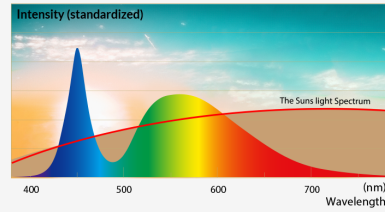

SPECIFICATIONS

CRI / 97+ CRI

Colour Temp / 2700, 3000, 3500 CCT

Power / 240v DC 10W

Control Detail / Mains Dim to 1% trailing edge

Lumens / 550 – 660 lumens

Warranty / 5 year warranty

Accessories Louvre, Baffle, bezel, colour options available

ADDRESS
RAY LIGHTING, UNIT 15, ROCKHAVEN, METZ WAY, GLOUCESTER, GL1 1AJ, UNITED KINGDOM

CONTACT
TEL: 03452962753
EMAIL: INFO@RAY.LIGHTING

DIMENSIONS

SPECTRAL COMPARISON

Ordinary LED (B+YR)

Full Spectrum Violet Chip Technology