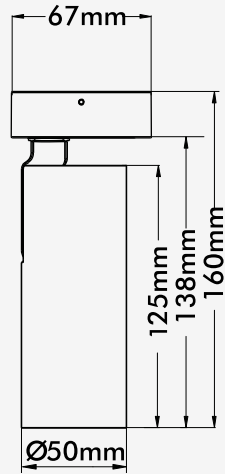

SPECIFICATIONS

CRI / 97+ CRI

Colour Temp / 2700, 3000, 3500 CCT

Power / 240v DC 10W

Control Detail / Mains Dim to 1% trailing edge

Lumens / 550 – 660 lumens

Warranty / 5 year warranty

Accessories Louvre, Baffle, bezel, colour options available

ADDRESS
RAY LIGHTING, UNIT 15, ROCKHAVEN, METZ WAY, GLOUCESTER, GL1 1AJ, UNITED KINGDOM

CONTACT
TEL: 03452962753
EMAIL: INFO@RAY.LIGHTING

DIMENSIONS

SPECTRAL COMPARISON

Ordinary LED (B+YR)

Full Spectrum Violet Chip Technology