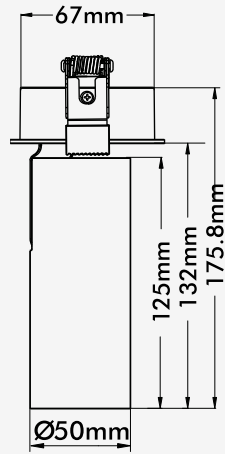

SPECIFICATIONS

CRI / 97+ CRI

Colour Temp / 2700, 3000, 3500 CCT

Power / 240v DC 10W

Control Detail / Mains Dim to 1% trailing edge

Lumens / 550 – 660 lumens

Warranty / 5 year warranty

Accessories Louvre, Baffle, bezel, colour options available

ADDRESS
RAY LIGHTING, UNIT 15, ROCKHAVEN, METZ WAY, GLOUCESTER, GL1 1AJ, UNITED KINGDOM

CONTACT
TEL: 03452962753
EMAIL: INFO@RAY.LIGHTING

DIMENSIONS

Cut out: Ø8mm

SPECTRAL COMPARISON

Ordinary LED (B+YR)

Full Spectrum Natures Blue Technology