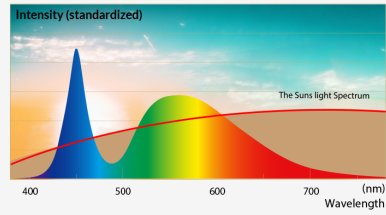

SPECIFICATIONS

CRI / 97+ CRI

Colour Temp / 2700, 3000, 3500 CCT

Power / 240v DC 10W

Control Detail / Mains Dim to 1% trailing edge

Lumens / 550 – 660 lumens

Warranty / 5 year warranty

Accessories Louvre, Baffle, bezel, colour options available

ADDRESS
RAY LIGHTING, UNIT 15, ROCKHAVEN, METZ WAY, GLOUCESTER, GL1 1AJ, UNITED KINGDOM

CONTACT
TEL: 03452962753
EMAIL: INFO@RAY.LIGHTING

DIMENSIONS

Cut out: Ø8mm

SPECTRAL COMPARISON

Ordinary LED (B+YR)

Full Spectrum Natures Blue Technology