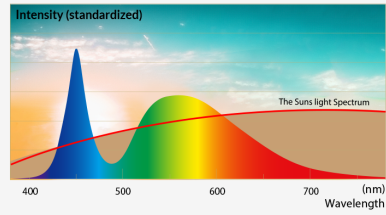

SPECIFICATIONS

CRI / 97+ CRI

Colour Temp / 2700, 3000, 3500 CCT

Power / 240v DC 10W

Control Detail / Mains Dim to 1% trailing edge

Lumens / 550 – 660 lumens

Warranty / 5 year warranty

Accessories / Louvre, Baffle, bezel, colour options available

ADDRESS
RAY LIGHTING, UNIT 15, ROCKHAVEN, METZ WAY, GLOUCESTER, GL1 1AJ, UNITED KINGDOM

CONTACT
TEL: 03452962753
EMAIL: INFO@RAY.LIGHTING

DIMENSIONS

Cut out: Ø8mm

SPECTRAL COMPARISON

Ordinary LED (B+YR)

Full Spectrum Violet Chip Technology