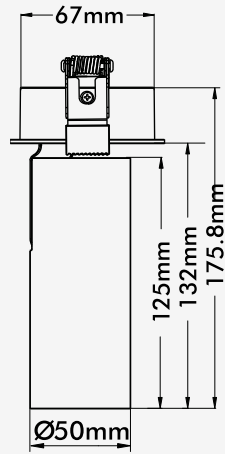

SPECIFICATIONS

CRI / 97+ CRI

Colour Temp / 2700, 3000, 3500 CCT

Power / 240v DC 10W

Control Detail / Mains Dim to 1% trailing edge

Lumens / 550 – 660 lumens

Warranty / 5 year warranty

Accessories / Louvre, Baffle, bezel, colour options available

ADDRESS
RAY LIGHTING, UNIT 15, ROCKHAVEN, METZ WAY, GLOUCESTER, GL1 1AJ, UNITED KINGDOM

CONTACT
TEL: 03452962753
EMAIL: INFO@RAY.LIGHTING

DIMENSIONS

Cut out: Ø8mm

SPECTRAL COMPARISON

Ordinary LED (B+YR)

Full Spectrum Violet Chip Technology