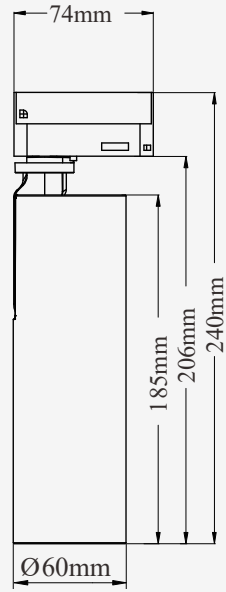

## SPECIFICATIONS

**CRI /** 97+ CRI

**Colour Temp /** 2700, 3000, 3500 CCT

**Power /** 240v 20W

**Control Detail /** Mains Dim to 1% trailing edge

**Warranty /** 5 year warranty

ADDRESS  
RAY LIGHTING, UNIT 15, ROCKHAVEN, METZ WAY, GLOUCESTER, GL1 1AJ, UNITED KINGDOM

## DIMENSIONS