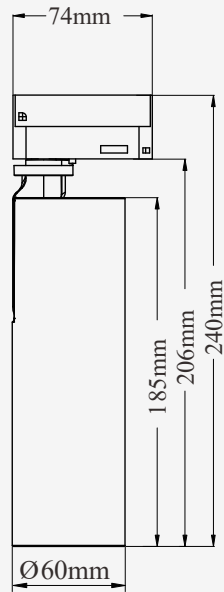

DIMENSIONS

SPECIFICATIONS

CRI / 97+ CRI

Colour Temp / 2700, 3000, 3500 CCT

Power / 240v 20W

Control Detail / Mains Dim to 1% trailing edge

Warranty / 5 year warranty