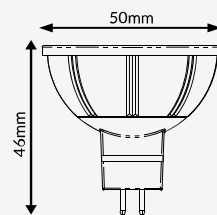

SPECIFICATIONS

CRI / 97+ CRI

Colour Temp / 2700, 3000 CCT

Output / 36v DC 6W

Electrical Detail / Mains Dim to 1%, Dali, 1-10v driver options

Lumens / 450 lumens

Warranty / 5 year warranty / Lamp for Life extended warranty option

---

Not suitable for unvented light fixture

If front black ring turns bronze this indicates lamp over heating due to unsuitable installation environment meaning warranty will be void.

DIMENSIONS