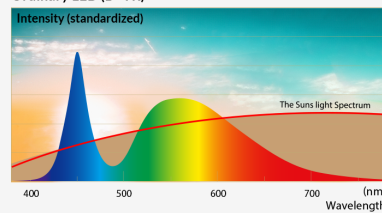

SPECTRAL COMPARISON

Ordinary LED (B+YR)