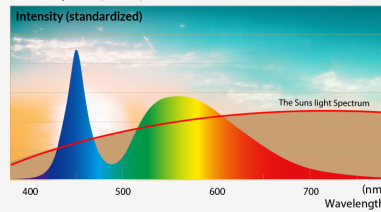

SPECIFICATIONS

CRI / 97+ CRI

Colour Temp / 2700K, 3000K CCT

Power / 240v 7.5w

Control Detail / Mains Dim to 1%, trailing edge compatible

Lumens / 370 – 390 lumens

Warranty / 3 year warranty / 25,000 hrs

Not suitable for unvented light fixture

If front black ring turns bronze this indicates lamp over heating due to unsuitable installation environment meaning warranty will be void.

DIMENSIONS

SPECTRAL COMPARISON

Ordinary LED (B+YR)

Full Spectrum Violet Chip Technology