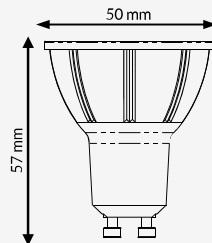

SPECIFICATIONS

CRI / 97+ CRI

Colour Temp / 2700K, 3000K CCT

Power / 240v 7.5w

Control Detail / Mains Dim to 1%, trailing edge compatible

Lumens / 370 – 390 lumens

Warranty / 3 year warranty / 25,000 hrs

Not suitable for unvented light fixture

If front black ring turns bronze this indicates lamp over heating due to unsuitable installation environment meaning warranty will be void.

DIMENSIONS