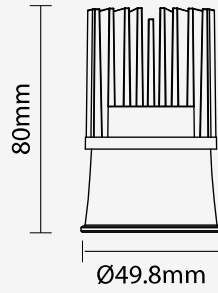

SPECIFICATIONS

CRI / 97+ CRI

Colour Temp / 2700K, 3000K, 3500K CCT

Power / 36v DC 10W

Control Detail / Dim to 1%, Mains, Dali, 1-10v driver options

Lumens / 896 lumens

Warranty / 5 year warranty

ADDRESS
RAY LIGHTING, UNIT 15, ROCKHAVEN, METZ WAY, GLOUCESTER, GL1 1AJ, UNITED KINGDOM

CONTACT
TEL: 03452962753
EMAIL: INFO@RAY.LIGHTING

DIMENSIONS

SPECTRAL COMPARISON

Ordinary LED (B+YR)

Full Spectrum Natures Blue Technology