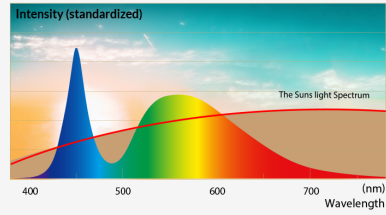

SPECIFICATIONS

CRI / 97+ CRI

Colour Temp / 2700K, 3000K, 3500K CCT

Power / 36v DC 10W

Control Detail / Dim to 1%, Mains, Dali, 1-10v driver options

Lumens / 896 lumens

Warranty / 5 year warranty

ADDRESS
RAY LIGHTING, UNIT 15, ROCKHAVEN, METZ WAY, GLOUCESTER, GL1 1AJ, UNITED KINGDOM

CONTACT
TEL: 03452962753
EMAIL: INFO@RAY.LIGHTING

DIMENSIONS

SPECTRAL COMPARISON

Ordinary LED (B+YR)

Full Spectrum Natures Blue Technology