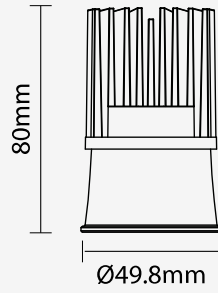

## SPECIFICATIONS

**CRI / 97+ CRI**

**Colour Temp / 2700K, 3000K, 3500K CCT**

**Power / 36v DC 10W**

**Control Detail / Dim to 1%, Mains, Dali, 1-10v driver options**

**Lumens / 762 lumens**

**Warranty / 3 year warranty**

## DIMENSIONS