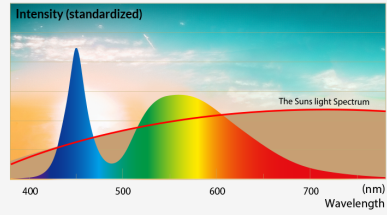

SPECTRAL COMPARISON

Ordinary LED (B+YR)