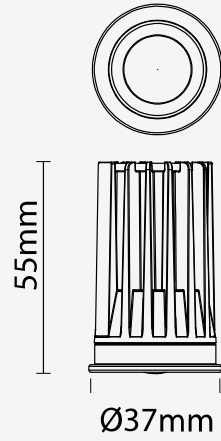

SPECIFICATIONS

CRI / 97+ CRI

Colour Temp / 2700, 3000 CCT

Power / 18v DC 6W

Control Detail / Mains Dim to 1%, Dali, 1-10v driver options

Lumens / 520 lumens

Warranty / 5 year warranty

ADDRESS
RAY LIGHTING, UNIT 15, ROCKHAVEN, METZ WAY, GLOUCESTER, GL1 1AJ, UNITED KINGDOM

CONTACT
TEL: 03452962753
EMAIL: INFO@RAY.LIGHTING

DIMENSIONS

SPECTRAL COMPARISON

Ordinary LED (B+YR)

Full Spectrum Natures Blue Technology