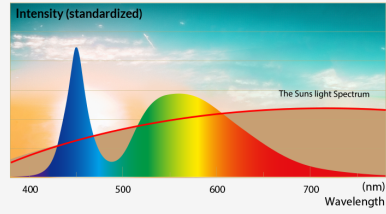

SPECIFICATIONS

CRI / 97+ CRI

Colour Temp / 2700, 3000 CCT

Power / 18v DC 6W

Control Detail / Mains Dim to 1%, Dali, 1-10v driver options

Lumens / 520 lumens

Warranty / 5 year warranty

ADDRESS
RAY LIGHTING, UNIT 15, ROCKHAVEN, METZ WAY, GLOUCESTER, GL1 1AJ, UNITED KINGDOM

CONTACT
TEL: 03452962753
EMAIL: INFO@RAY.LIGHTING

DIMENSIONS

SPECTRAL COMPARISON

Ordinary LED (B+YR)

Full Spectrum Natures Blue Technology