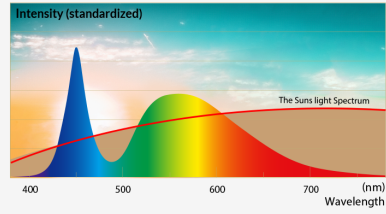

CONTACT
TEL: 03452962753
EMAIL: INFO@RAY.LIGHTING

DIMENSIONS

SPECTRAL COMPARISON

Ordinary LED (B+YR)

Full Spectrum Violet Chip Technology