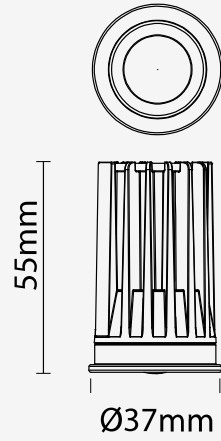

SPECIFICATIONS

CRI / 97+ CRI

Colour Temp / 2700, 3000 CCT

Power / 18v DC 6W

Control Detail / Mains Dim to 1%, Dali, 1-10v driver options

Lumens / 450 lumens

Warranty / 3 year warranty

ADDRESS
RAY LIGHTING, UNIT 15, ROCKHAVEN, METZ WAY, GLOUCESTER, GL1 1AJ, UNITED KINGDOM

CONTACT
TEL: 03452962753
EMAIL: INFO@RAY.LIGHTING

DIMENSIONS

SPECTRAL COMPARISON

Ordinary LED (B+YR)

Full Spectrum Violet Chip Technology