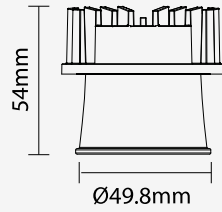

SPECIFICATIONS

CRI / 97+ CRI

Colour Temp / 2700K, 3000K, 3500K CCT

Power / 36v DC 10W

Control Detail / Dim to 1%, Mains, Dali, 1-10v driver options

Warranty / 3 year warranty

ADDRESS
RAY LIGHTING, UNIT 15, ROCKHAVEN, METZ WAY, GLOUCESTER, GL1 1AJ, UNITED KINGDOM

CONTACT
TEL: 03452962753
EMAIL: INFO@RAY.LIGHTING

DIMENSIONS

SPECTRAL COMPARISON

Ordinary LED (B+YR)

Full Spectrum Violet Chip Technology