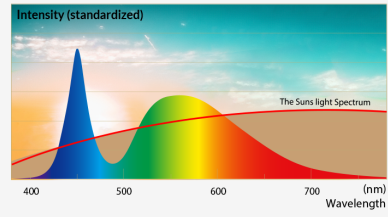

SPECIFICATIONS

CRI / 97+ CRI

Colour Temp / 2700K, 3000K, 3500K CCT

Power / 36v DC 10W

Control Detail / Dim to 1%, Mains, Dali, 1-10v driver options

Warranty / 3 year warranty

ADDRESS
RAY LIGHTING, UNIT 15, ROCKHAVEN, METZ WAY, GLOUCESTER, GL1 1AJ, UNITED KINGDOM

CONTACT
TEL: 03452962753
EMAIL: INFO@RAY.LIGHTING

DIMENSIONS

SPECTRAL COMPARISON

Ordinary LED (B+YR)

Full Spectrum Violet Chip Technology