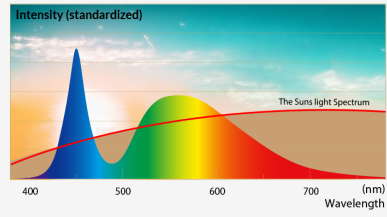

SPECIFICATIONS

CRI / 97+ CRI

Colour Temp / 2700K, 3000K, 3500K CCT

Power / 36v DC 10W

Control Detail / Dim to 1%, Mains, Dali, 1-10v driver options

Lumens / 648 lumens

Warranty / 3 year warranty

ADDRESS
RAY LIGHTING, UNIT 15, ROCKHAVEN, METZ WAY, GLOUCESTER, GL1 1AJ, UNITED KINGDOM

CONTACT
TEL: 03452962753
EMAIL: INFO@RAY.LIGHTING

DIMENSIONS

SPECTRAL COMPARISON

Ordinary LED (B+YR)

Full Spectrum Violet Chip Technology