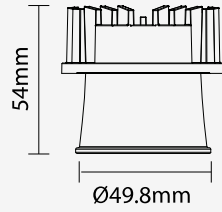

SPECIFICATIONS

CRI / 97+ CRI

Colour Temp / 2700K, 3000K, 3500K CCT

Power / 36v DC 10W

Control Detail / Dim to 1%, Mains, Dali, 1-10v driver options

Lumens / 648 lumens

Warranty / 3 year warranty

ADDRESS
RAY LIGHTING, UNIT 15, ROCKHAVEN, METZ WAY, GLOUCESTER, GL1 1AJ, UNITED KINGDOM

CONTACT
TEL: 03452962753
EMAIL: INFO@RAY.LIGHTING

DIMENSIONS

SPECTRAL COMPARISON

Ordinary LED (B+YR)

Full Spectrum Violet Chip Technology