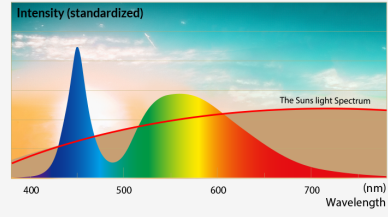

SPECTRAL COMPARISON

Ordinary LED (B+YR)